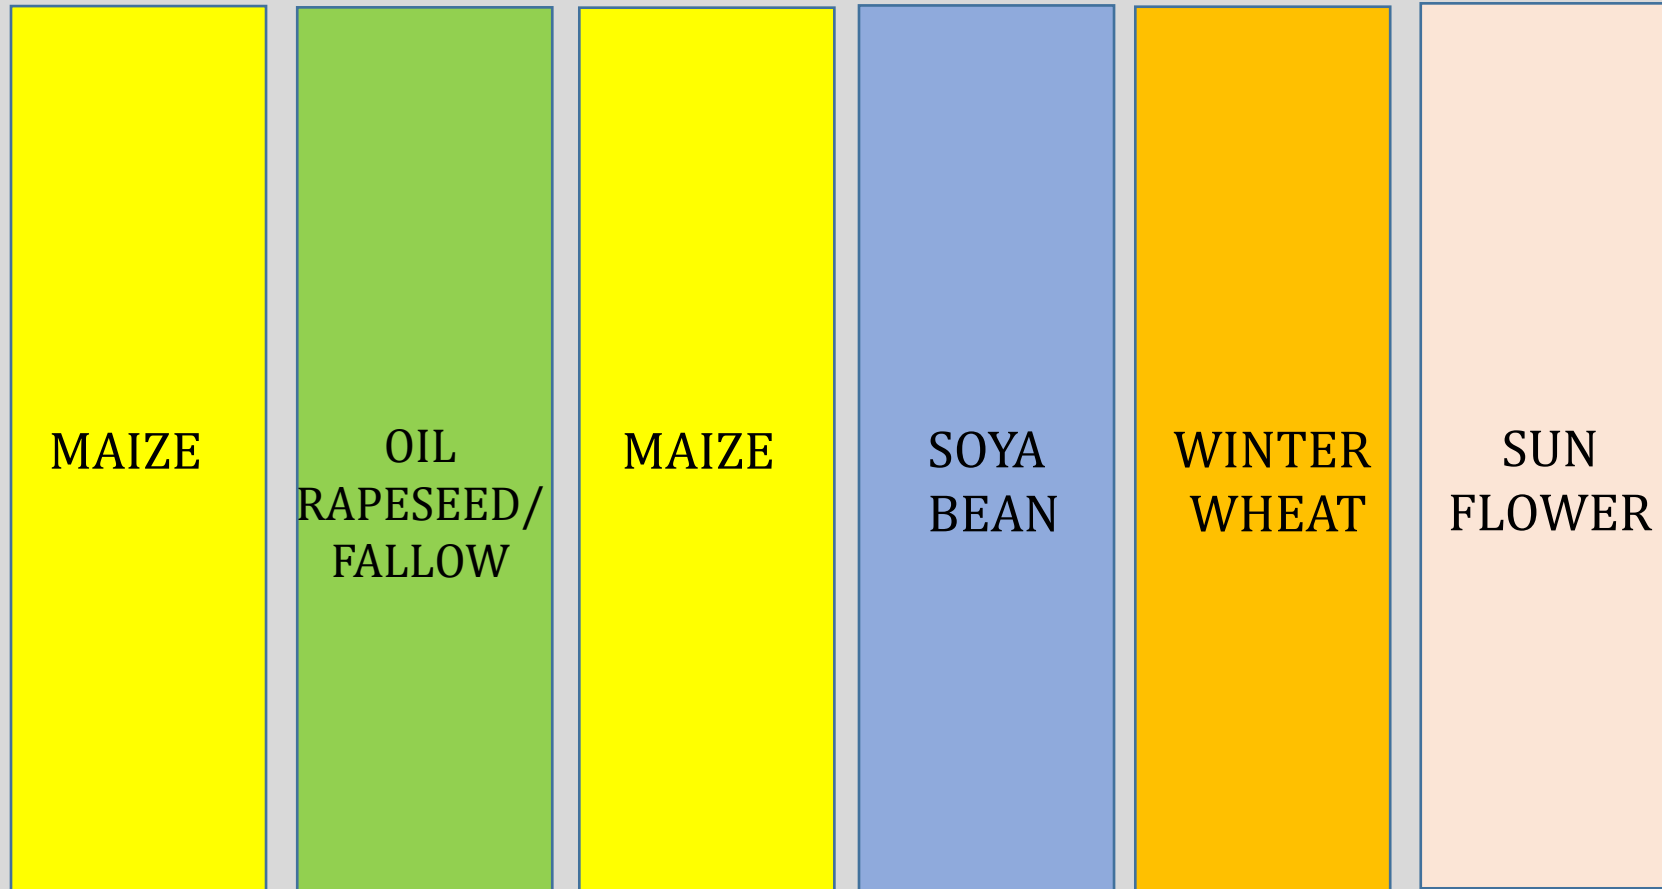

CROP ALLOTMENT IN PLOTS OVER FIVE-YEAR PERIOD

	PLOT 1	PLOT 2	PLOT 3
year 1	maize	sunflower	wheat
year 2	oil rapeseed	maize	soya bean
year 3	wheat	soya bean	maize
year 4	sunflower	wheat	oil rapeseed
year 5	soya bean	oil rapeseed	sunflower

FIXED ROTATION SEQUENCES

FLEXIBLE ROTATION SEQUENCES

**FLEXIBLE ROTATION
SEQUENCES**

MAIZE

OIL
RAPESEED/
FALLOW

MAIZE

SOYA
BEAN

WINTER
WHEAT

SUN
FLOWER